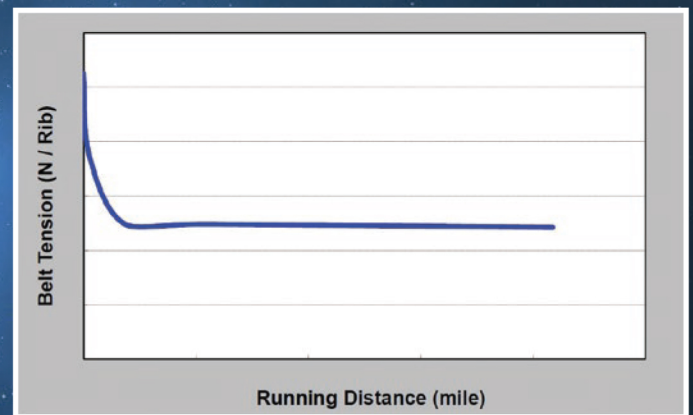

BELT TENSION CHANGE