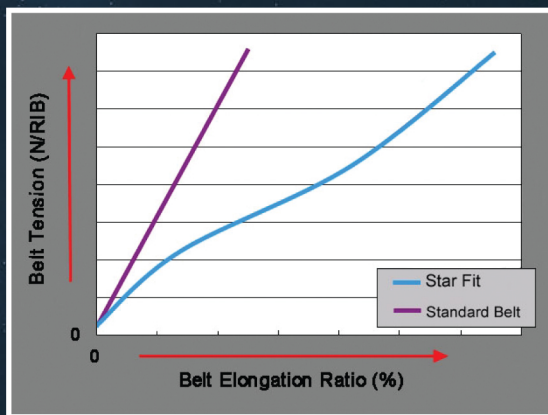

BELT TENSION COMPARISON